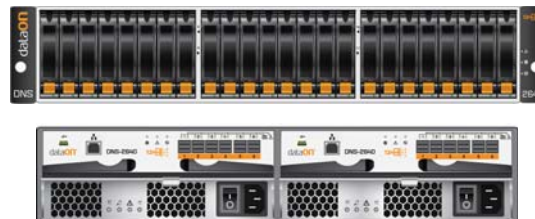

DNS-2640D

2U-24 2.5" 12Gb/s SAS
Six SAS ports per I/O

*All specifications are subject to change without notice. Brand and product names mentioned are trademarks of their respective companies.