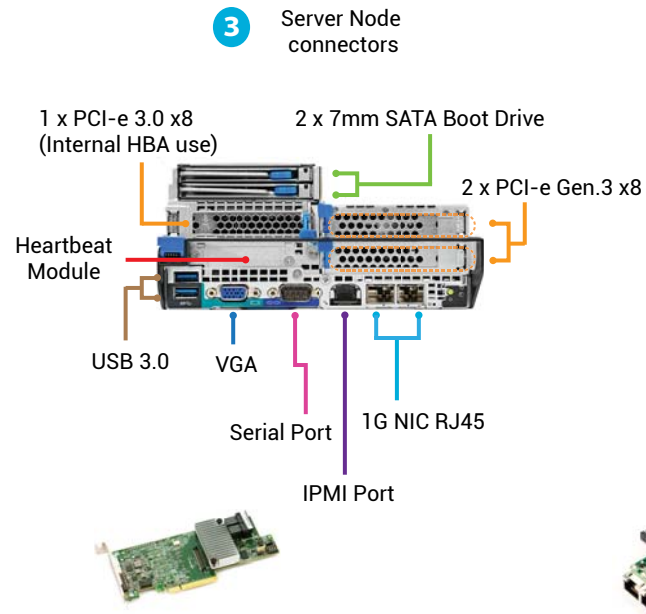

2U 24 x 2.5" Drive Bay

- a. Dual Server Node
- b. Dual Expansion Module
- c. Redundant Power Supplies

CiB-9124 Cluster-in-a-Box

Server Cluster Node

1 Server Node

2 Dual v4 CPU, 16 DIMM Slots

4 Two PCI-e 3.0 x8

5 7mm Mirrored Boot Drive

7 Avago 9300-8i 12G SAS HBA (Pre-installed)

6 Dual 1G NIC Module

10Gb Heartbeat Module (Pre-installed)

Heartbeat Fail-over/back

12G SAS Expansion Module

Expansion Module

1023W Power Module

Redundant Power

2.5" SSD/HDD

2.5" 12Gb/s SAS