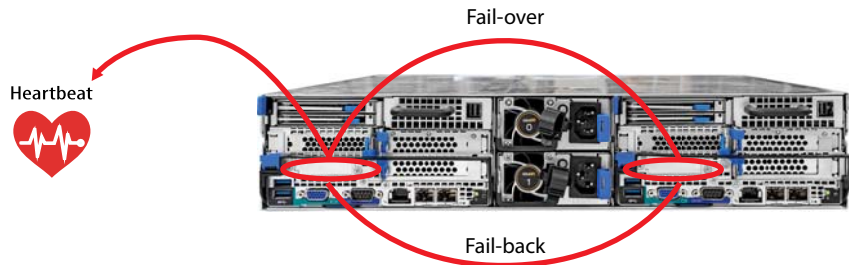

2U 24 x 2.5" Drive Bay

- a. Dual Server Node
- b. Dual Expansion Module
- c. Redundant Power Supplies

CiB-9124 Cluster-in-a-Box

Server Cluster Node

1 Server Node

2 Dual v4 CPU, 16 DIMM Slots

4 Two PCI-e 3.0 x8

5 7mm Mirrored Boot Drive

7 Avago 9300-8i 12G SAS HBA (Pre-installed)

6 Dual 1G NIC Module

10Gb Heartbeat Module (Pre-installed)

Heartbeat Fail-over/back

12G SAS Expansion Module

Expansion Module

1023W Power Module